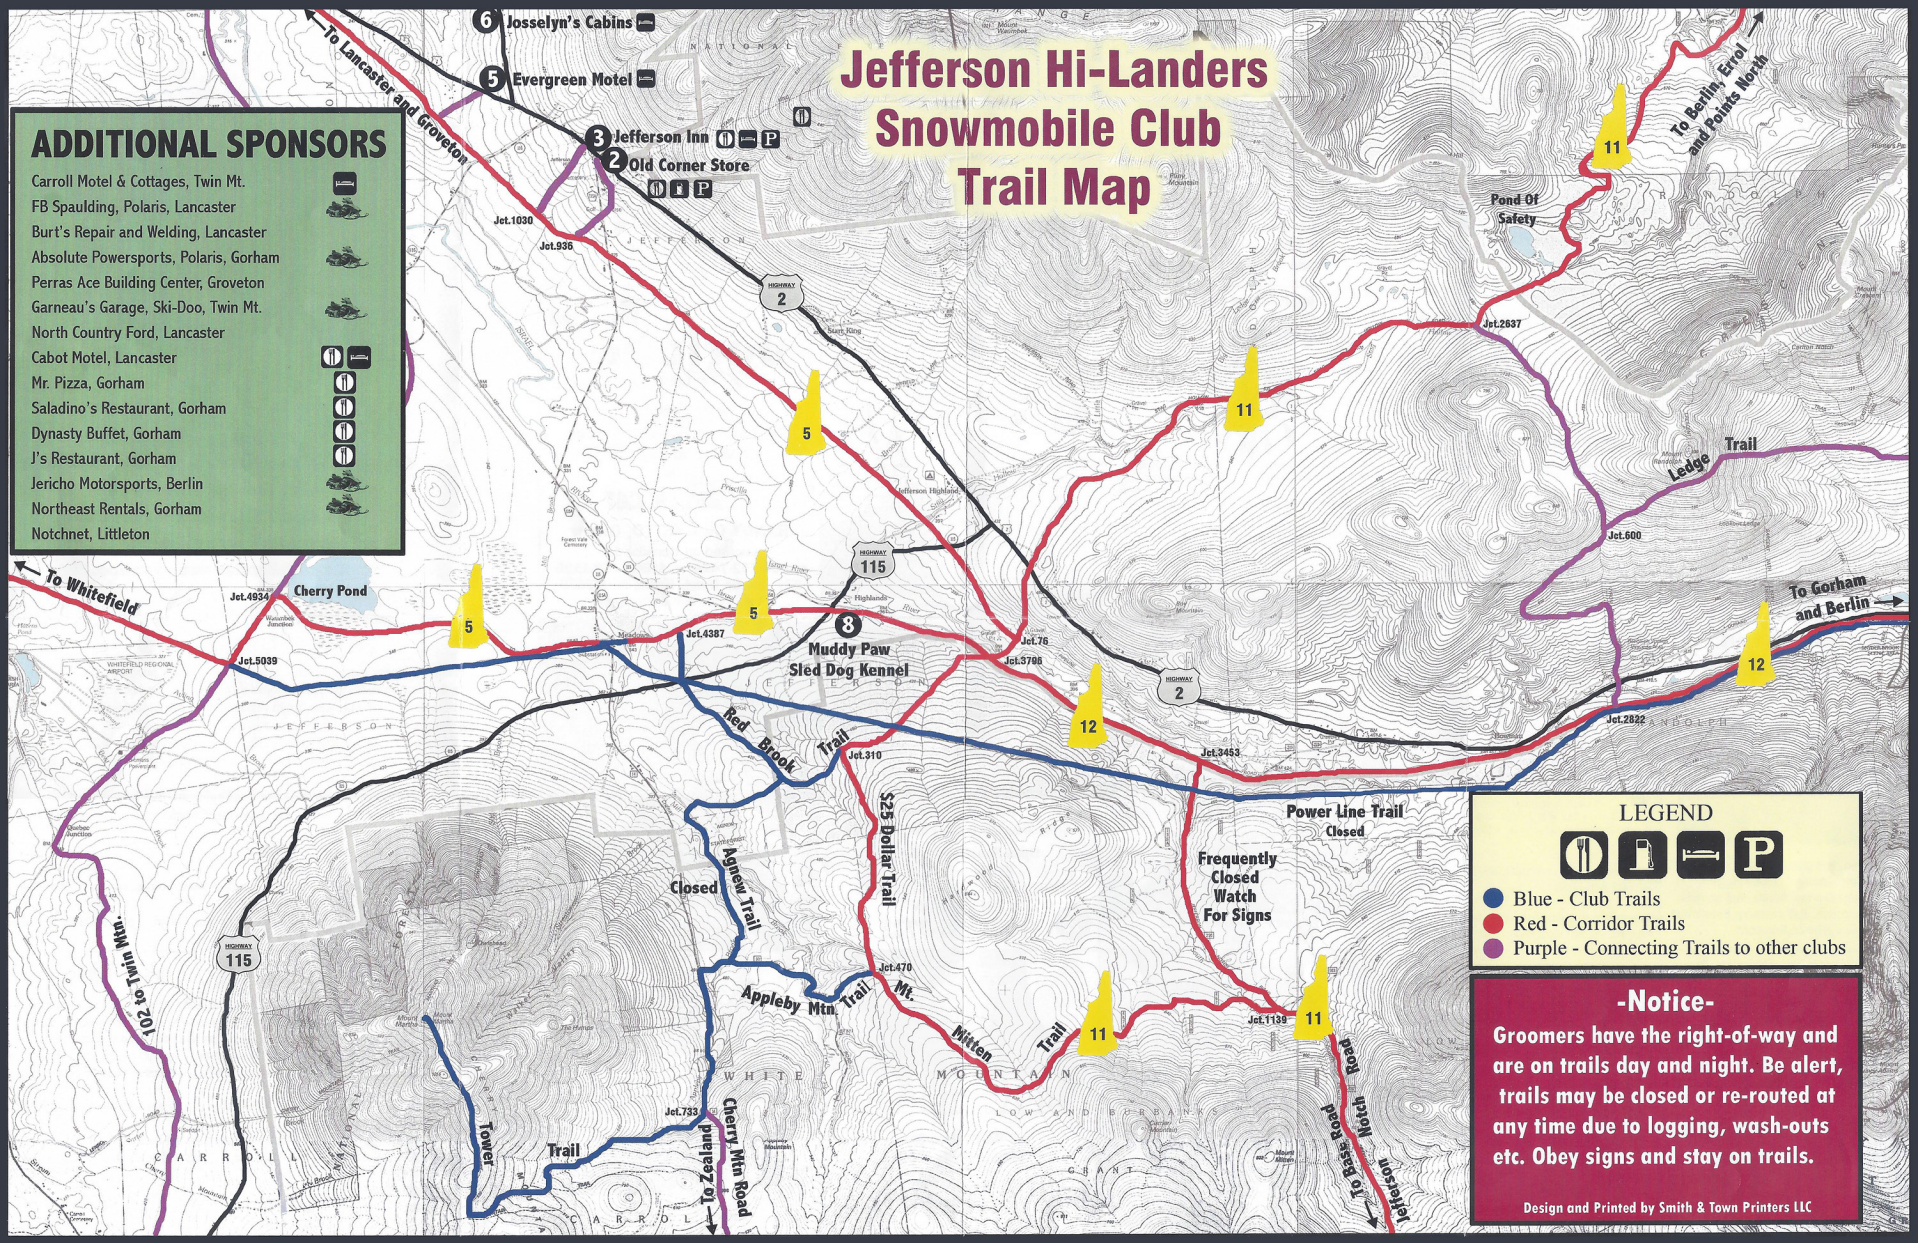

Jefferson Hi-Landers Snowmobile Club Trail Map

ADDITIONAL SPONSORS

Carroll Motel & Cottages, Twin Mt.
 FB Spaulding, Polaris, Lancaster
 Burt's Repair and Welding, Lancaster
 Absolute Powersports, Polaris, Gorham
 Perras Ace Building Center, Groveton
 Garneau's Garage, Ski-Doo, Twin Mt.
 North Country Ford, Lancaster
 Cabot Motel, Lancaster
 Mr. Pizza, Gorham
 Saladino's Restaurant, Gorham
 Dynasty Buffet, Gorham
 J's Restaurant, Gorham
 Jericho Motorsports, Berlin
 Northeast Rentals, Gorham
 Notchnet, Littleton

LEGEND

- Blue - Club Trails
- Red - Corridor Trails
- Purple - Connecting Trails to other clubs

-Notice-

Groomers have the right-of-way and are on trails day and night. Be alert, trails may be closed or re-routed at any time due to logging, wash-outs etc. Obey signs and stay on trails.